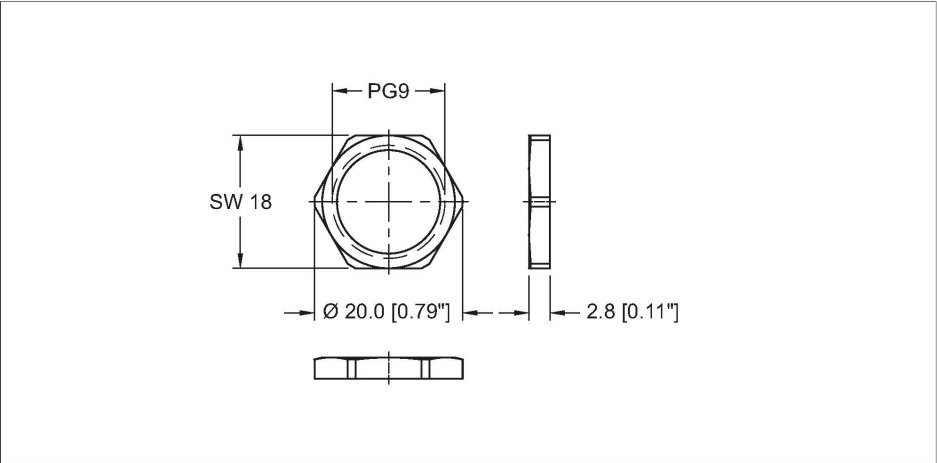

LOCKNUT-PG9-BRASS-(10/BAG)

Receptacle Hardware – Locknut

Features

- Accessory for M12 eurofast
- 10 Pack of locknuts
- Brass, CuZn, Nickel-plated
- Fits PG9 thread

Technical data

Type	LOCKNUT-PG9-BRASS-(10/BAG)
Ident. no.	100016624
Locknut	Brass, CuZn, Nickel-plated
Note	- We reserve the right to make technical alterations without prior notice.